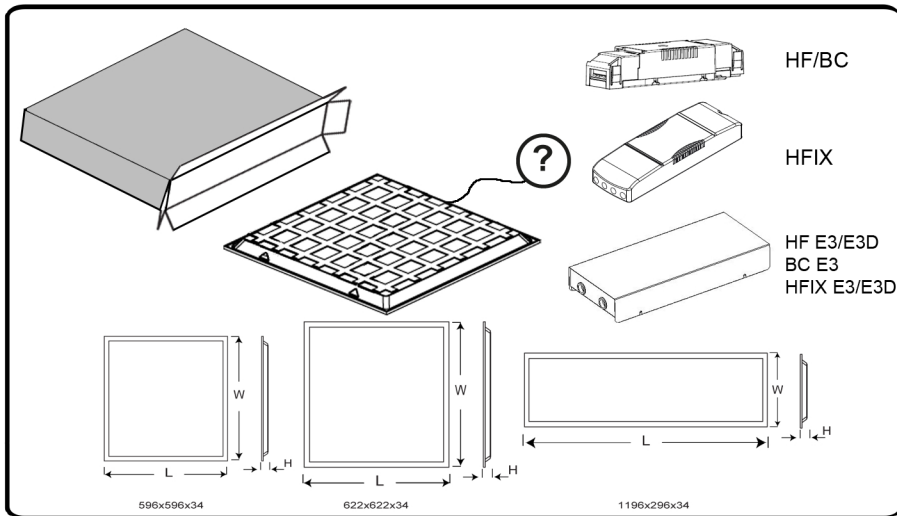

Product info BC

www.tridonic.com/com/en/products/basicdim-wireless.asp

Documentation

EN DE

APP store

TRIDONIC

My networks
Nearby devices
Show demo

GET IT ON Google Play
Download on the App Store

Planning Notes Wireless
(basicDIM wireless/THORN BC Luminaires)

THORN