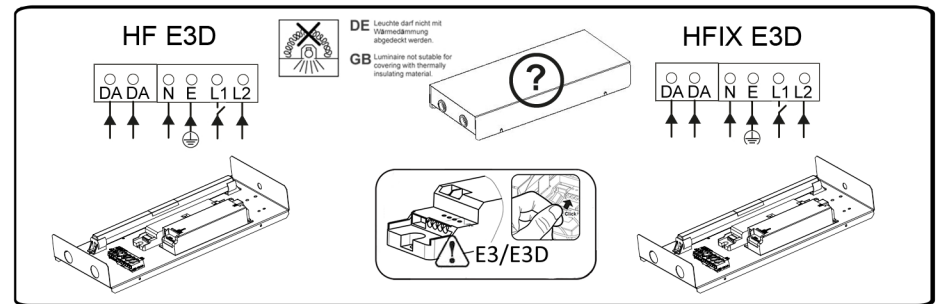

Product info BC

www.tridonic.com/com/en/products/basicdim-wireless.asp

Documentation

EN DE

APP store

TRIDONIC

My networks
Nearby devices
Show demo

GET IT ON Google Play
Download on the App Store

Planning Notes Wireless
(basicDIM wireless/THORN BC Luminaires)

THORN