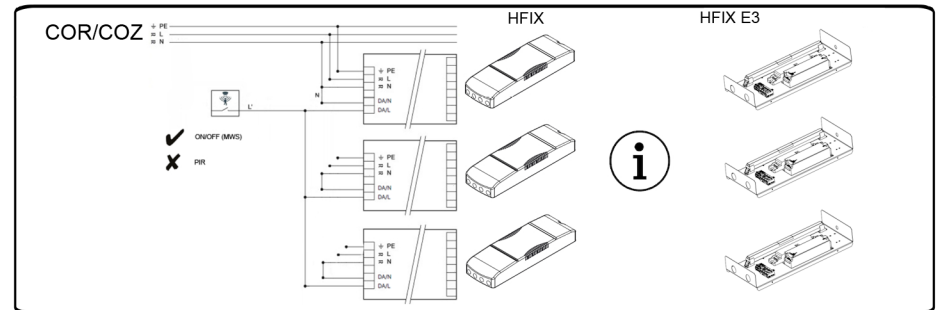

Product info BC

www.tridonic.com/com/en/products/basicdim-wireless.asp

Documentation

EN DE

APP store

TRIDONIC

My networks
Nearby devices
Show demo

GET IT ON Google Play
Download on the App Store

Planning Notes Wireless
(basicDIM wireless/THORN BC Luminaires)

THORN