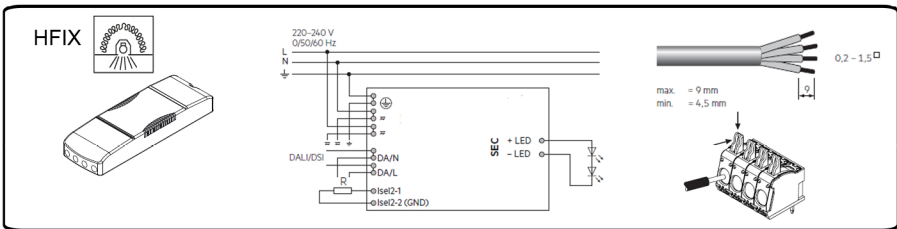

Product info BC

www.tridonic.com/com/en/products/basicdim-wireless.asp

Documentation

EN DE

APP store

TRIDONIC

My networks
Nearby devices
Show demo

GET IT ON Google Play
Download on the App Store

Planning Notes Wireless
(basicDIM wireless/THORN BC Luminaires)

THORN