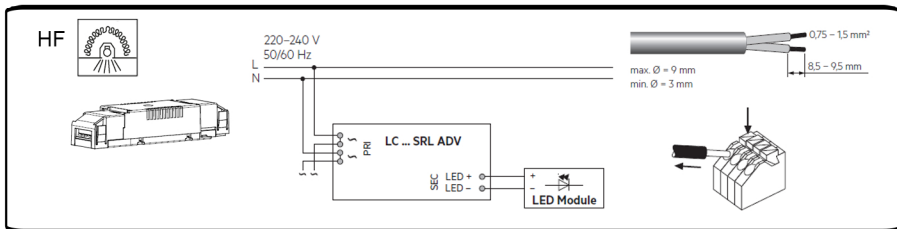

Product info BC

www.tridonic.com/com/en/products/basicdim-wireless.asp

Documentation

EN DE

APP store

TRIDONIC

My networks
Nearby devices
Show demo

GET IT ON Google Play
Download on the App Store

Planning Notes Wireless
(basicDIM wireless/THORN BC Luminaires)

THORN